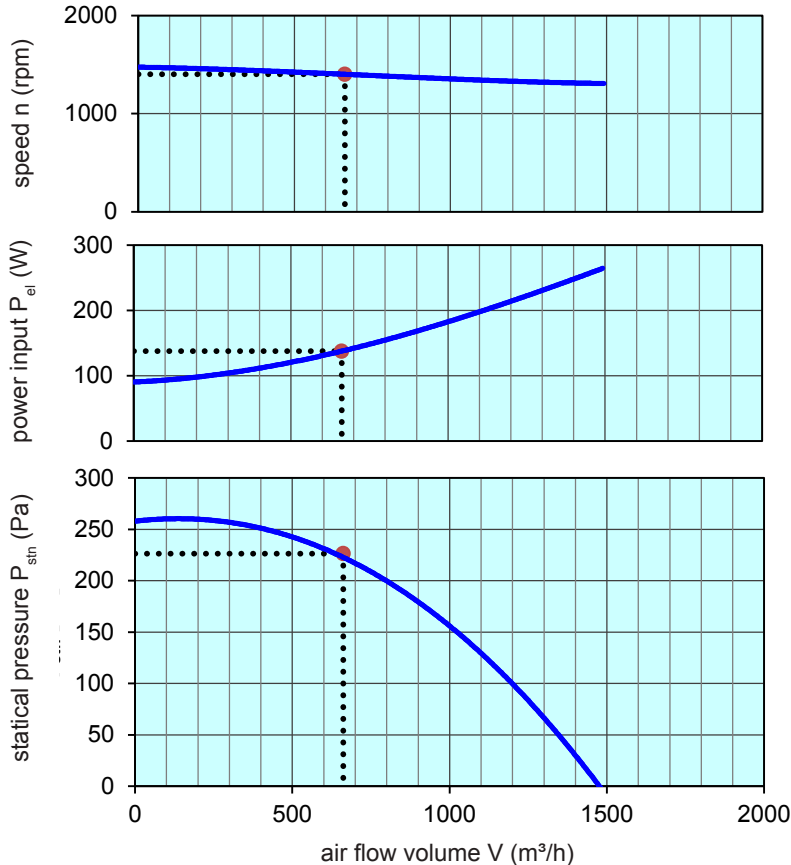

Series: **ROOF TOP UNIT TYPE 40, flat**
with FISCHBACH COMPACT FAN
Type CE **EC-MOTOR**

FISCHBACH
Luft- und Ventilatorentechnik GmbH

Type: 40-1-EC CE470/EM10

Erp 2013 2015 2018 x

Performance data

main voltage:	(V)	230 (1~)
frequency:	(Hz)	50
current max.:	(A)	1,7
power input max.:	(kW)	0,26
air flow volume max.:	(m³/h)	1493
statical pressure max.:	(Pa)	261
speed max.:	(rpm)	1473
supply air temperature:	(°C)	-25... +60
capacitor:	(µF)	-

ErP-Data:

total efficiency fan (η_e):	(%)	34,1
installation category:		A
efficiency category:		static
efficiency grade: N	(%)	42
target efficiency (η_{target}):	(%)	29,8
speed controller		yes
year of manufacturing		since 2015
manufacturer:	Fischbach Luft- und Ventilatorentechnik GmbH D-57290 Neunkirchen / HRB 5804 Siegen	
order no.:		upon request
power input:	(kW)	0,14
air flow volume:	(m³/h)	662
statical pressure:	(Pa)	226
speed:	(rpm)	1402
specific ratio:		1

disassembling/recycling/disposal: see page decommission
installation/operation/maintenance: see operating and mounting instructions
measurement for determination of efficiency without additional items

control with	type	order-Nr.
FISCHBACH-EC-controller	F-EC 0.5	63003
FISCHBACH-Pre-set 0-10V (optional accessories)	FS 10	69460

Technical documentation according to page: **General information**