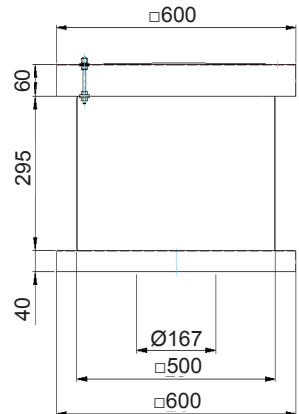

Technical Data

weight:	(kg)	15
material housing:	steel, galvanized	
material impeller:	steel, galvanized	
direction of rotation:	left	
motor protection class:	IP 65	
insulation class:	F	
motor protection:	thermal contact	