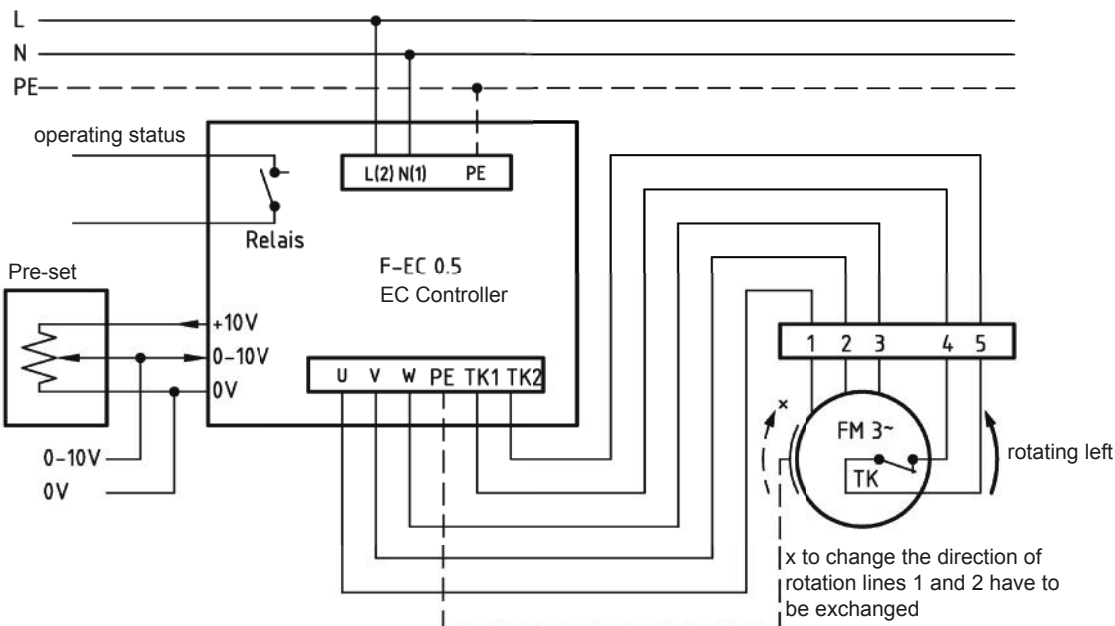

connection plan*
F-EC 0.5

* Connection only according to the enclosed technical documentation.

the silent one