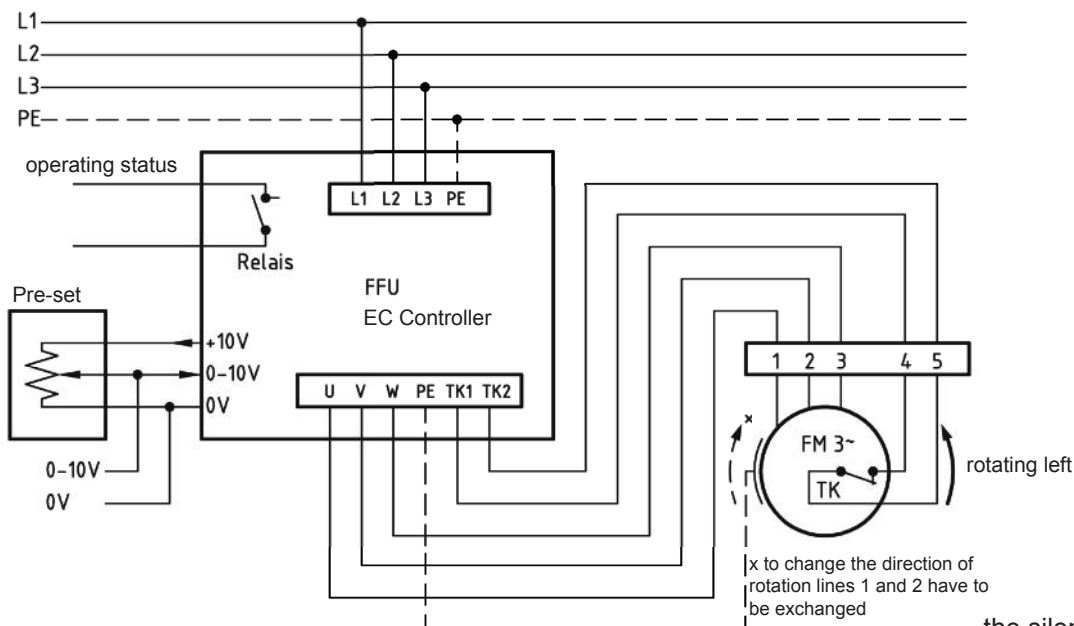

**Technical Data**

weight: (kg) 74  
 material housing: aluminum/plastic  
 steel, galvanized  
 material impeller: steel, galvanized  
 direction of rotation: left  
 motor protection class: IP 65  
 insulation class: F  
 motor protection: thermal contact

**connection plan\***  
 FFU-EC 400

\* Connection only according to the enclosed technical documentation.

the silent one

**Type: VN309-EC DS9-070/DM2.5**

Erp 2013 2015 2018 x

**Performance data**

main voltage:	(V)	400 (3~)
frequency:	(Hz)	50
current max.:	(A)	11,6
power input max.:	(kW)	6,3
air flow volume max.:	(m³/h)	12380
statical pressure max.:	(Pa)	893
speed max.:	(rpm)	1140
supply air temperature:	(°C)	-25... +45
capacitor:	(µF)	-