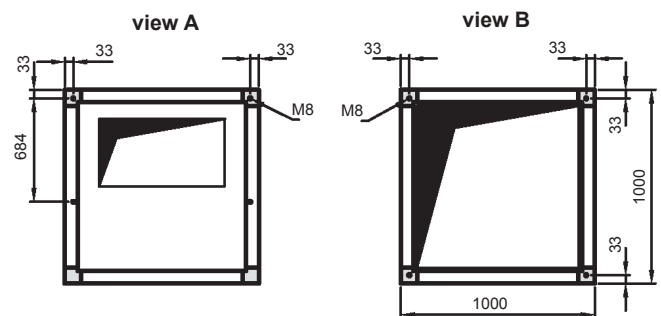

**Technical Data**

weight: (kg) 74  
 material housing: aluminum/plastic  
 steel, galvanized  
 material impeller: steel, galvanized  
 direction of rotation: left  
 motor protection class: IP 65  
 insulation class: F  
 motor protection: thermal contact