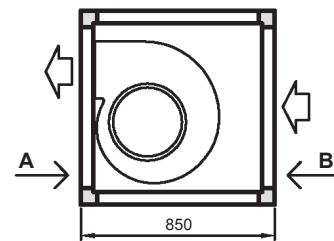

**Technical Data**

weight: (kg) 74  
 material housing: aluminum/plastic  
 steel, galvanized  
 material impeller: steel, galvanized  
 direction of rotation: left  
 motor protection class: IP 65  
 insulation class: F  
 motor protection: thermal contact