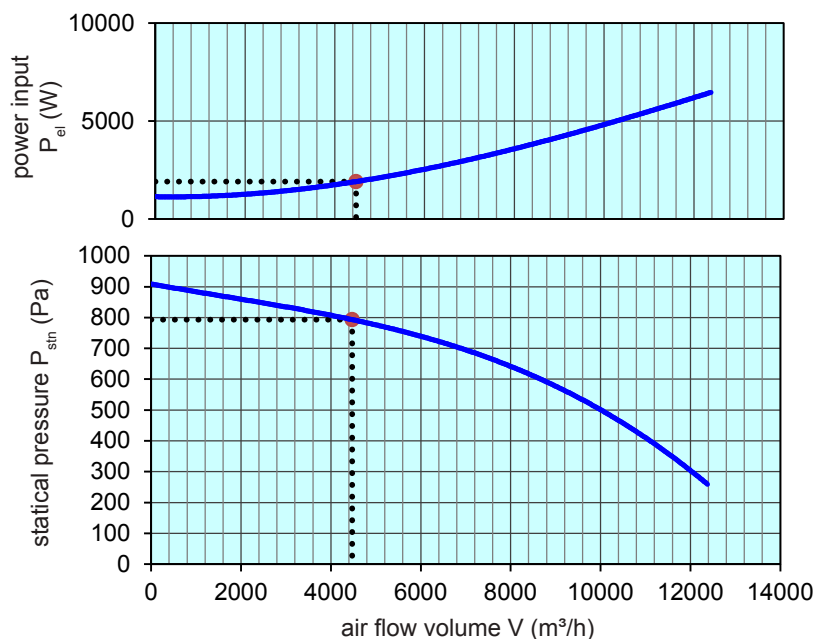

**Technical Data**

weight: (kg) 74  
 material housing: aluminum/plastic  
 steel, galvanized  
 material impeller: steel, galvanized  
 direction of rotation: left  
 motor protection class: IP 65  
 insulation class: F  
 motor protection: thermal contact

**connection plan\***  
 FFU-EC 400

\* Connection only according to the enclosed technical documentation.

the silent one

**Type: VN309-EC DS9-070/DM2.5**

Erp 2013 2015 2018 x

**Performance data**

main voltage:	(V)	400 (3~)
frequency:	(Hz)	50
current max.:	(A)	11,6
power input max.:	(kW)	6,3
air flow volume max.:	(m³/h)	12380
statical pressure max.:	(Pa)	893
speed max.:	(rpm)	1140
supply air temperature:	(°C)	-25... +45
capacitor:	(µF)	-

**ErP-Data:**

total efficiency fan ( $\eta_e$ ):	(%)	54,9
installation category:		A
efficiency category:		static
efficiency grade: N	(%)	42
target efficiency ( $\eta_{target}$ ):	(%)	46,0
speed controller		yes
year of manufacturing		since 2015
manufacturer:	Fischbach Luft- und Ventilatorentechnik GmbH D-57290 Neunkirchen / HRB 5804 Siegen	
order no.:		upon request
power input:	(kW)	1,9
air flow volume:	(m³/h)	4473
statical pressure:	(Pa)	785
speed:	(rpm)	1140
specific ratio:		1
disassembling/recycling/disposal: see page decommission		
installation/operation/maintenance: see operating and mounting instructions		
measurement for determination of efficiency without additional items		