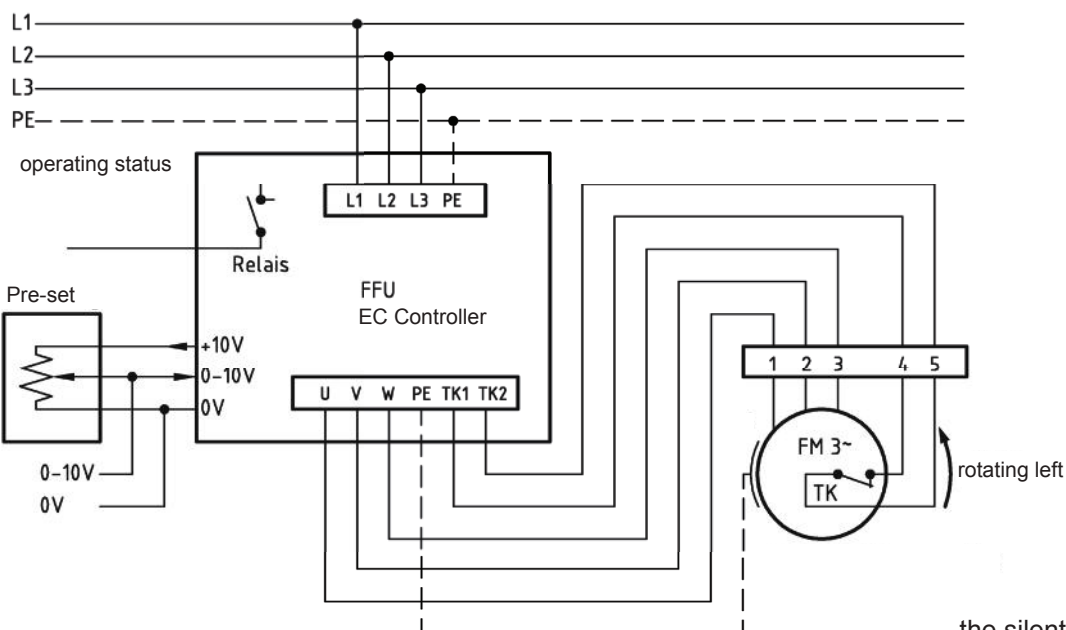

www.fischbach-luft.de

email:

info@fischbach-luft.de

**Technical Data**

weight:	(kg)	54
material housing:	aluminum/plastic steel, galvanized	
material impeller:	steel, galvanized	
direction of rotation:	right	
motor protection class:	IP 65	
insulation class:	F	
motor protection:	thermal contact	

**connection plan\***  
 FFU-EC 400

\* Connection only according to the enclosed technical documentation.

the silent one

**Series: ROOF TOP UNIT TYPE 42**  
 with FREEWHEELING IMPELLER with  
 backward curved blades - **EC-MOTOR**