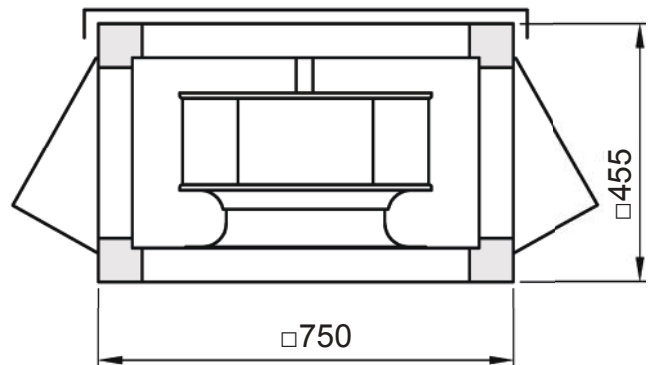

www.fischbach-luft.de

email:

info@fischbach-luft.de

**Technical Data**

weight:	(kg)	54
material housing:	aluminum/plastic steel, galvanized	
material impeller:	steel, galvanized	
direction of rotation:	right	
motor protection class:	IP 65	
insulation class:	F	
motor protection:	thermal contact	