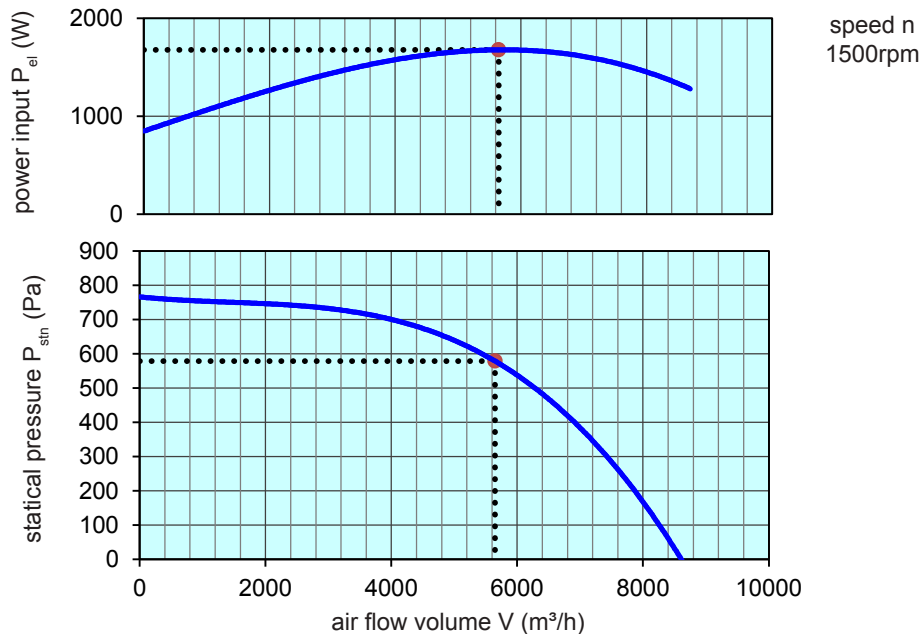

**FISCHBACH**  
 Luft- und Ventilatorentechnik GmbH

**Type: 42.202-EC FLR500/DM1**

Erp 2013 2015 2018 x

**Performance data**

main voltage:	(V)	400 (3~)
frequency:	(Hz)	50
current max.:	(A)	3,7
power input max.:	(kW)	1,7
air flow volume max.:	(m³/h)	8700
statical pressure max.:	(Pa)	777
speed max.:	(rpm)	1500
supply air temperature:	(°C)	-20... +50
capacitor:	(µF)	-

**ErP-Data:**

total efficiency fan ( $\eta_e$ ):	(%)	58,4
installation category:		A
efficiency category:		static
efficiency grade: N	(%)	62
target efficiency ( $\eta_{target}$ ):	(%)	53,8
speed controller		yes
year of manufacturing		since 2015
manufacturer:	Fischbach Luft- und Ventilatorentechnik GmbH D-57290 Neunkirchen / HRB 5804 Siegen	
order no.:		58415140
power input:	(kW)	1,67
air flow volume:	(m³/h)	5648
statical pressure:	(Pa)	580
speed:	(rpm)	1500
specific ratio:		1
disassembling/recycling/disposal: see page decommission		
installation/operation/maintenance: see operating and mounting instructions		
measurement for determination of efficiency without additional items		